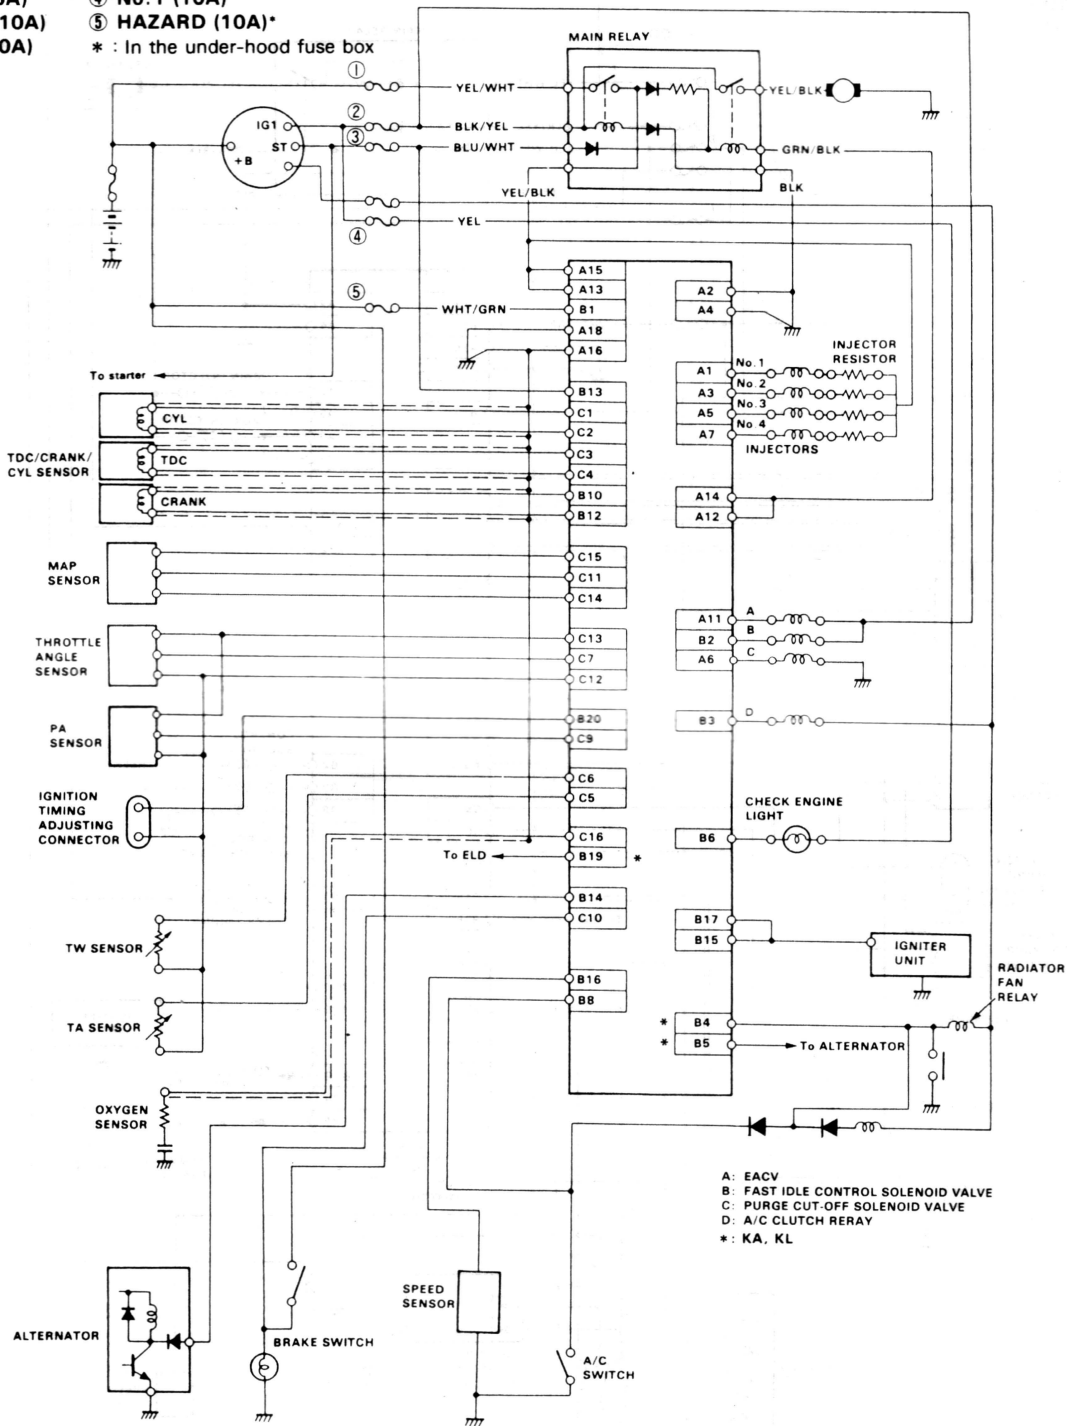

# 1991-1990 Honda Civic (ED4, ED7)

## Electrical Connections [1.6 l]

### FUSES

- ① ECU (15A)\*
- ② No.14 (10A)
- ③ No.2 (10A)
- ④ No.1 (10A)
- ⑤ HAZARD (10A)\*

\* : In the under-hood fuse box

A: EACV  
 B: FAST IDLE CONTROL SOLENOID VALVE  
 C: PURGE CUT-OFF SOLENOID VALVE  
 D: A/C CLUTCH RELAY  
 \*: KA, KL